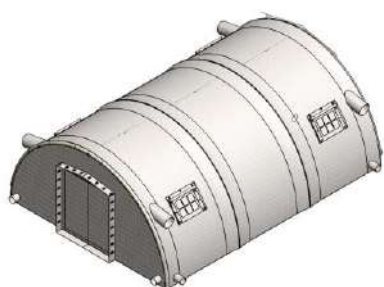

High Pressure Tent

Increased autonomy for extreme weather conditions

Thanks to their **self-erecting, highly air-tight pneumatic structure (6 to 8 bars)**, they are ideal for harsh climates with **high snow loads or important temperature variations**.

www.losbergerdeboer.com

LOSBERGER DE BOER
BACHMANN RDS

High Pressure Tent

		HP 15	HP 29	HP 42
Arches		2	3	4

Outer dimensions	Outer surface (footprint)	14.6 sqm	28.6 sqm	42.3 sqm
	Outer width	5.60 m	5.60 m	5.60 m
	Outer length	2.60 m	5.10 m	7.55 m
	Outer peak height	2.80 m	2.80 m	2.80 m
Assembly	Assembly duration	10 min	15 min	20 min
	Staff needed	2 people	3 people	4 people