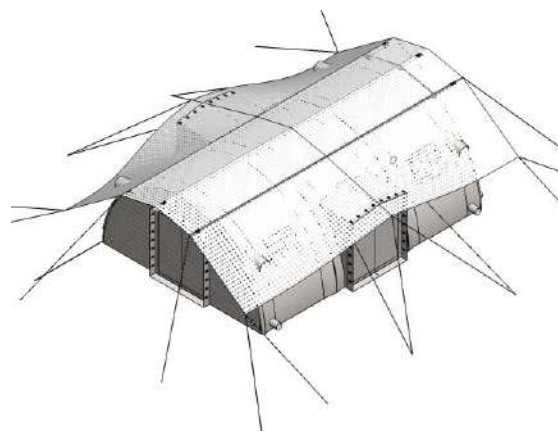

High Pressure Tent

Increased autonomy for extreme weather conditions

Thanks to their **self-erecting, highly air-tight pneumatic structure (6 to 8 bars)**, they are ideal for harsh climates with **high snow loads or important temperature variations**.

Load Resistance:

- Wind: 100 km/h
- Snow: 20 kg/m²

Colours:

- White
- NATO Green
- Sand
- Orange

- Ideal for harsh climates
- Easy to pack and transport
- Modular design
- Heavy-duty materials
- Fully water-proof

www.losbergerdeboer.com

LOSBERGER DE BOER
BACHMANN RDS

High Pressure Tent

		HP 15	HP 29	HP 42
Arches		2	3	4

Outer dimensions	Outer surface (footprint)	14.6 sqm	28.6 sqm	42.3 sqm
	Outer width	5.60 m	5.60 m	5.60 m
	Outer length	2.60 m	5.10 m	7.55 m
	Outer peak height	2.80 m	2.80 m	2.80 m
Assembly	Assembly duration	10 min	15 min	20 min
	Staff needed	2 people	3 people	4 people