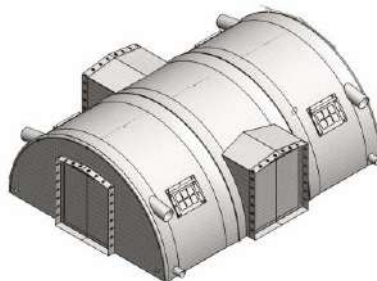

High Pressure Tent

Increased autonomy for extreme weather conditions

Thanks to their **self-erecting, highly air-tight pneumatic structure (6 to 8 bars)**, they are ideal for harsh climates with **high snow loads or important temperature variations**.

www.losbergerdeboer.com

LOSBERGER DE BOER
BACHMANN RDS

High Pressure Tent

		HP 15	HP 29	HP 42
Arches		2	3	4

Outer dimensions	Outer surface (footprint)	14.6 sqm	28.6 sqm	42.3 sqm
	Outer width	5.60 m	5.60 m	5.60 m
	Outer length	2.60 m	5.10 m	7.55 m
	Outer peak height	2.80 m	2.80 m	2.80 m
Assembly	Assembly duration	10 min	15 min	20 min
	Staff needed	2 people	3 people	4 people