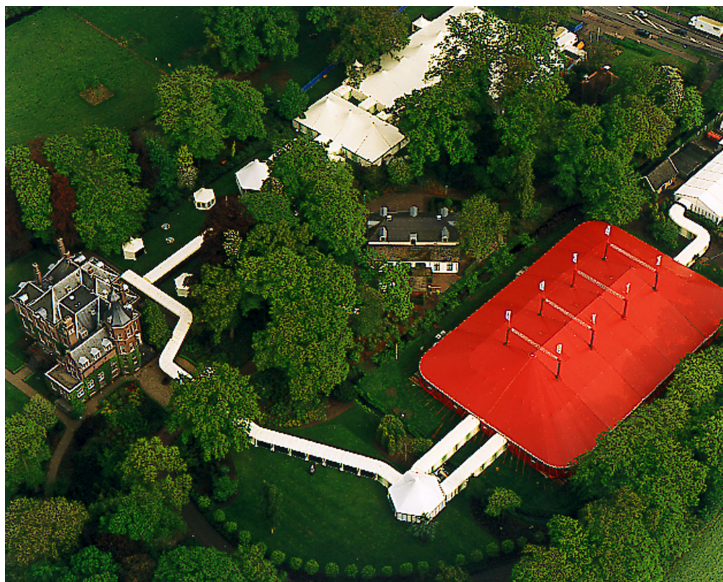

THE CIRCUS TENTS

De Boer actually has one of the largest circus tent in Europe: the monumental Star Show Tent, with an area of 5100 m². Thousands of spectators can be accommodated comfortably. The basic dimensions are 44 by 44 metres. The Star Show Tent can be extended with successive sections of 12 metres. The use of a circus tent evokes memories in the spectator of the glory of the circus, which modified now with every comfort and the most up- to- date facilities, lives again in the circus tent of De Boer. With their generous size and atmosphere they are the right décor and accommodation for parties, festivals, pop concerts, TV shows and other large- scale events.

ERECTED IN RECORD TIME

The almost legendary talent in event management of De Boer and the company's impeccable logistical support guarantee a perfectly operational accommodation, if it is necessary even within 48 hours. The show after all must go on. Any one looking for last- minute solutions, creative capacity and a talent for improvisation, never goes home empty- handed from De Boer.

THE COLOURFUL RAINBOW TENT

An attractive variation of the Circus tent is the Rainbow tent, developed entirely with De Boer resources, with its unmistakable multicoloured exterior. The main characteristic of the Rainbow tent is its flexibility of size and lay- out. The permanent width is 33 metres and it can be extended with successive segments of 8 metres.

COMFORTABLE, NATURAL VENTILATION

The Rainbow tent has a peak ventilation system for draught free air circulation. Warm air and smoke leave the tent through the peak. This action draws in fresh air from outside.

DESIGNED FOR QUALITY AND SAFETY

Typical of all De Boer accommodation is the soundness and safety of all the materials and structures used. Structures meet stringent European requirements, including the German DIN standards. All materials meet the highest European standards for fire safety. All structures are wind tested. In this way De Boer ensures not only stylish accommodation but carefree hospitality as well.

De Boer Structures (UK) Limited
Castle Park, Boundary Road,
Buckingham Road Industrial Estate,
Barkley, Northamptonshire NN13 7ES

Phone +44 (0) 1280 846500
Fax +44 (0) 1280 846501
<http://www.deboer.com>
international@deboer.com

Specifications may be altered without notification.
Copyright by De Boer Structures (UK) Limited.