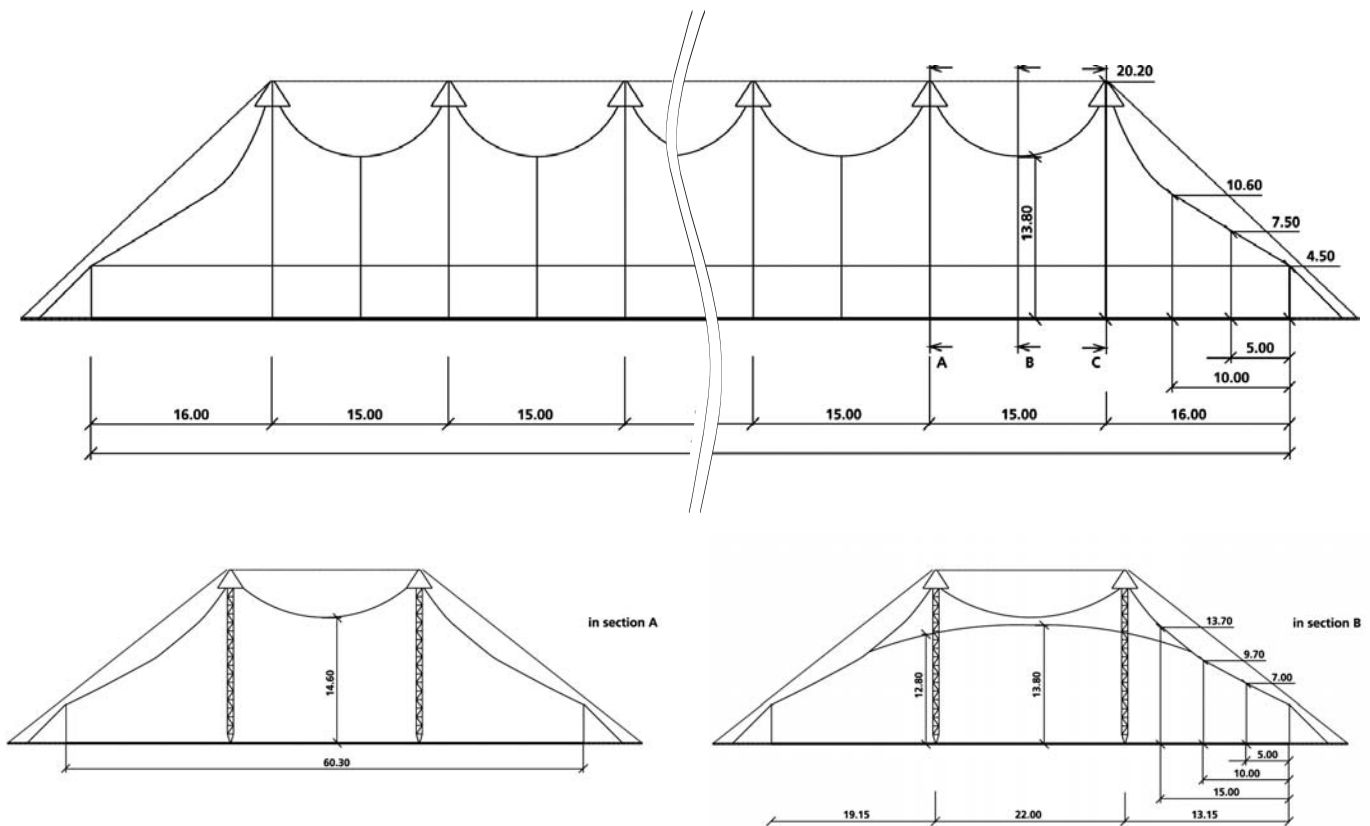

STAND OUT FROM THE CROWD.

MAKE AN IMPACT THAT LASTS.

THINK PINK GALAXY.

Unleashing the potential for excellence, the **Pink Galaxy** can comfortably seat 1,500 to 4,500 guests.

Think Pink Galaxy!

The **Pink Galaxy** can be erected in less than a week. Up to 18 king poles support the **phenomenal roof** that reaches a height of over 20 metres. **Ingenious** spacing of 15-metres between each pair of supporting poles, with 22-metre intervals between neighbouring pairs, allows for **sublime acoustics** and **unrestricted viewing** from all angles – essential for all types of events. The **Pink Galaxy** can be easily adapted to fit your exact capacity needs – thanks to its **modular design**. De Boer can offer **turn-key** delivery, for instance with integrated audiovisual and electronic communication systems.

EXPERIENCE THE DIFFERENCE.

SHARE THE EXPERIENCE

THINK PINK GALAXY.

The vast maximum dimensions of the Pink Galaxy - bigger than the size of a football pitch (60mx152m) - is capable of hosting up to 18,000 people standing in a sturdy, secure and striking event structure.

DE BOER

THE PINK GALAXY

THE PINK GALAXY

The largest event structure in the world.
Hot pink coloured fabric (exterior), and dark blue coloured fabric (interior).

- Minimum dimension: 60 x 62 m (w x l).
- Maximum dimension: 60 x 152 m (w x l).
- Total dimensions available:
from 3,700 m² to > 9,000 m².
- Minimum size of the site: 77 x (length + 15 m).
- Dimensions of modules: 15 by 60 metres.
- Surrounding and connecting tent structures
available in matching hot pink.
- Structures available with and without system floor.

TECHNICAL SPECIFICATIONS

Maximum bearing capacity, floor	500kg/m ²
Connection with other DB structures with Walkway	Yes
Installation of doors possible	Yes
Exterior lighting on exterior poles	Yes
Side wall height	4,500
Overall height	20,200
Wind load	0.50KN/m ²
Snow load	0 KN/m ²
Tension release	Ratchets